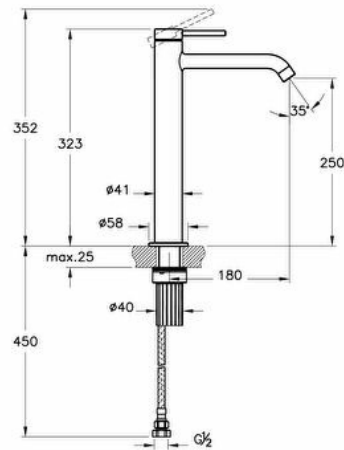

**Collection:** Minimax Round**Technical specifications**

Colour	Brushed Brass
Height	323
Width	Ø41
Depth	208
Easy Assembly Feature	Yes
Finish	PVD
Material	PVD
Mixing Capability with Air	Yes

Mounting type	Countertop
Spiral Hose Material	Stainless Steel EPDM
Spiral Length	700
Spout Height	250
Spout Length	180
Aerator	Hidden
Badge Diameter	Ø58
Body Material	Brass

Cartridge	Adjustable heat-flow rate
# of Water Inlet	Double Inlet
Operating Pressure	Min:0.5-Max:10Recommended(1-5)
Guarantee	5
Outlet Turning Angle	Fixed
Hole Quantity	1
Packaged Product Sizes (WxDxH)	440 x 245 x 60

2A technical drawing**Technical specifications**

Colour: Brushed Brass **Height:** 323 **Width:** Ø41 **Depth:** 208 **Easy Assembly Feature:** Yes **Finish:** PVD **Material:** PVD **Mixing Capability with Air:** Yes **Mounting type:** Countertop **Spiral Hose Material:** Stainless Steel EPDM **Spiral Length:** 700 **Spout Height:** 250 **Spout Length:** 180 **Aerator:** Hidden **Badge Diameter:** Ø58 **Body Material:** Brass **Cartridge:** Adjustable heat-flow rate # of **Water Inlet:** Double Inlet **Operating Pressure:** Min:0.5-Max:10Recommended(1-5) **Guarantee:** 5 **Outlet Turning Angle:** Fixed **Hole Quantity:** 1 **Packaged Product Sizes (WxDxH):** 440 x 245 x 60