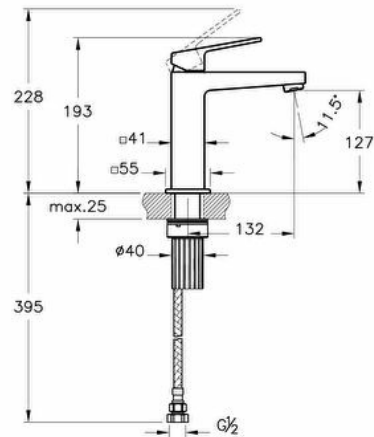

**Collection:** Minimax Square**Technical specifications**

<b>Colour</b>	Chrome
<b>Width</b>	41X41
<b>Finish</b>	Chrome
<b>Material</b>	Chrome
<b>Mounting type</b>	Countertop
<b>Guarantee</b>	10
<b>Outlet Turning Angle</b>	Fixed

<b># of Water Inlet</b>	Double Inlet
<b>Hole Quantity</b>	1
<b>Packaged Product Sizes (WxDxH)</b>	355 x 190 x 60

**2A technical drawing****Technical specifications**

**Colour:** Chrome **Width:** 41X41 **Finish:** Chrome **Material:** Chrome **Mounting type:** Countertop **Guarantee:** 10 **Outlet Turning Angle:** Fixed **# of Water Inlet:** Double Inlet **Hole Quantity:** 1 **Packaged Product Sizes (WxDxH):** 355 x 190 x 60