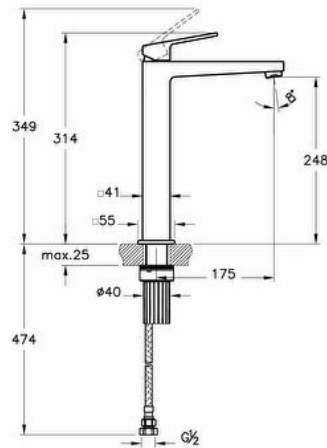

**Collection:** Minimax Square**Technical specifications**

|                             |               |
|-----------------------------|---------------|
| <b>Colour</b>               | Brushed Brass |
| <b>Width</b>                | 41X41         |
| <b>Finish</b>               | PVD           |
| <b>Material</b>             | PVD           |
| <b>Mounting type</b>        | Countertop    |
| <b>Guarantee</b>            | 5             |
| <b>Outlet Turning Angle</b> | Fixed         |

|                                       |                |
|---------------------------------------|----------------|
| <b># of Water Inlet</b>               | Double Inlet   |
| <b>Hole Quantity</b>                  | 1              |
| <b>Packaged Product Sizes (WxDxH)</b> | 440 x 245 x 60 |

### 2A technical drawing

### Technical specifications

**Colour:** Brushed Brass **Width:** 41X41 **Finish:** PVD **Material:** PVD **Mounting type:** Countertop **Guarantee:** 5 **Outlet Turning Angle:** Fixed **# of Water Inlet:** Double Inlet **Hole Quantity:** 1 **Packaged Product Sizes (WxDxH):** 440 x 245 x 60