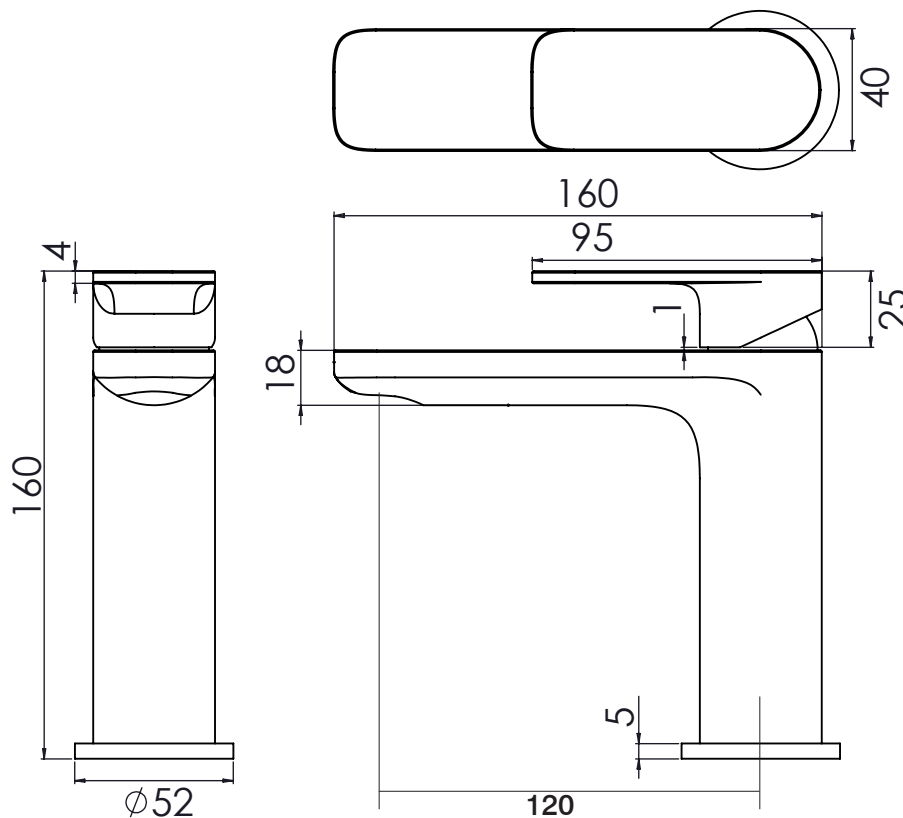

## Savour Basin Mixer

TSV11 - Chrome, TSV1103 - Black, TSV1104 - Brushed Brass

**TAVISTOCK**  
inspiring bathrooms

| No. | Description                         | Code                    | Fixings Included |
|-----|-------------------------------------|-------------------------|------------------|
| 1   | Savour Basin Mixer With Click Waste | TSV11, TSV1103, TSV1104 | YES              |

|               |                  |
|---------------|------------------|
| Min Pressure: | 0.2bar           |
| 0.2bar        | 4.3 litres / min |
| 0.3bar        | 5.0 litres / min |
| 0.4bar        | 5.7 litres / min |
| 0.5bar        | 6.3 litres / min |
| 1bar          | 8.6 litres / min |
| 2bar          | 12 litres / min  |

### Dimensions:

Diagrams not to scale. All dimensions in mm (tolerance of +/-5mm)

\*Dimensions are subject to change, customers are advised to measure actual product before commencing installation.

### FAQs

**What is the size of the tap tail connection?** The tap tails have a standard 1/2" BSP fixing.

**What bore is the tap tail?** The tails have a 10mm internal bore.

**What length are the tap tails?** The tails are 300mm in length.