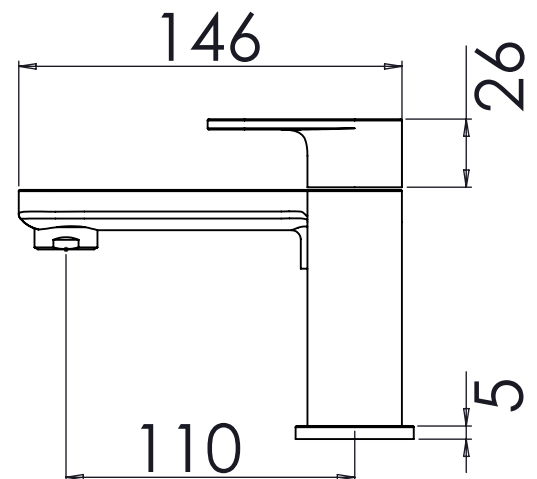

Technical Data Sheet

Savour Bath Filler

TSV32 - Chrome, TSV3203 - Black, TSV3204 - Brushed Brass

TAVISTOCK
inspiring bathrooms

No.	Description	Code	Fixings Included
1	Savour Deck Mounted Bath Filler	TSV32, TSV3203, TSV3204	YES

Min Pressure:	0.2bar
0.2bar	13.6 litres / min
0.3bar	15.9 litres / min
0.4bar	18.2 litres / min
0.5bar	20.5 litres / min
1bar	28.2 litres / min
2bar	39.6 litres / min

Dimensions:

Diagrams not to scale. All dimensions in mm (tolerance of +/-5mm)

*Dimensions are subject to change, customers are advised to measure actual product before commencing installation.

FAQs

What is the size of the bath filler threaded connection? The threaded connectors have a standard 3/4" BSP fixing.