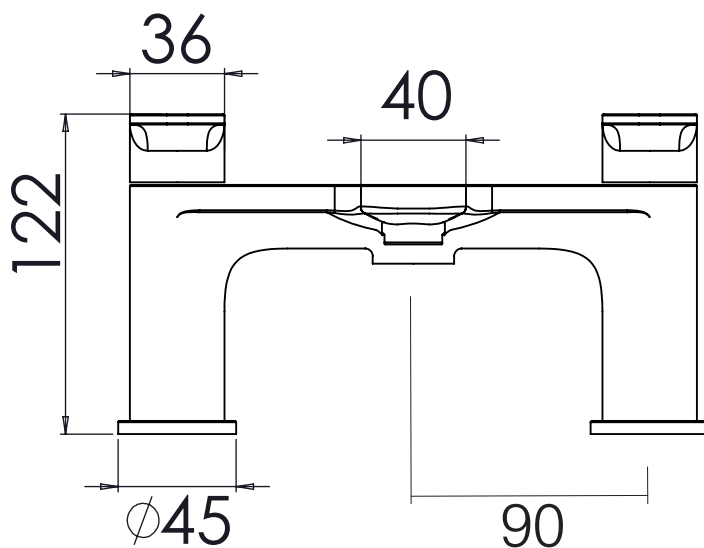

Technical Data Sheet

Savour Bath Filler

TSV32 - Chrome, TSV3203 - Black, TSV3204 - Brushed Brass

TAVISTOCK
inspiring bathrooms

No.	Description	Code	Fixings Included
1	Savour Deck Mounted Bath Filler	TSV32, TSV3203, TSV3204	YES

Min Pressure:	0.2bar
0.2bar	13.6 litres / min
0.3bar	15.9 litres / min
0.4bar	18.2 litres / min
0.5bar	20.5 litres / min
1bar	28.2 litres / min
2bar	39.6 litres / min

Dimensions:

Diagrams not to scale. All dimensions in mm (tolerance of +/-5mm)

*Dimensions are subject to change, customers are advised to measure actual product before commencing installation.

FAQs

What is the size of the bath filler threaded connection? The threaded connectors have a standard 3/4" BSP fixing.