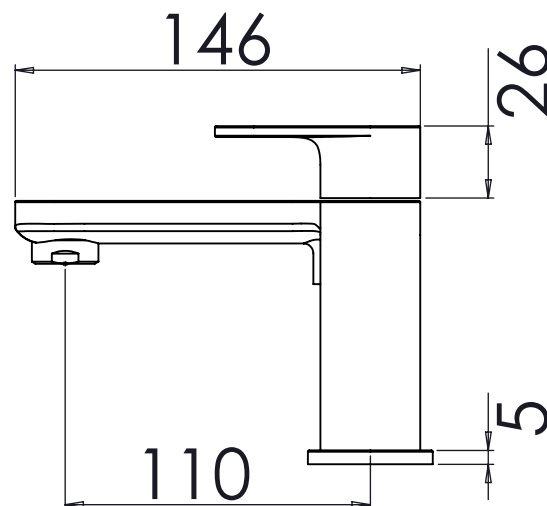

## Savour Bath Shower Mixer

TSV42 - Chrome, TSV4203 - Black, TSV4204 - Brushed Brass

**TAVISTOCK**  
inspiring bathrooms

No.	Description	Code	Fixings Included
1	Savour Deck Mounted Bath Shower Mixer	TSV42, TSV4203, TSV4204	YES

Min Pressure:	0.2bar
0.2bar	13.6 litres / min
0.3bar	15.9 litres / min
0.4bar	18.2 litres / min
0.5bar	20.5 litres / min
1bar	28.2 litres / min
2bar	39.6 litres / min

### Dimensions:

Diagrams not to scale. All dimensions in mm (tolerance of +/-5mm)

\*Dimensions are subject to change, customers are advised to measure actual product before commencing installation.

### FAQs

**What is the size of the bath filler threaded connection?** The threaded connectors have a standard 3/4" BSP fixing.

**What is the size of the shower hose threaded connection?** The threaded connectors have a standard 1/2" BSP thread.