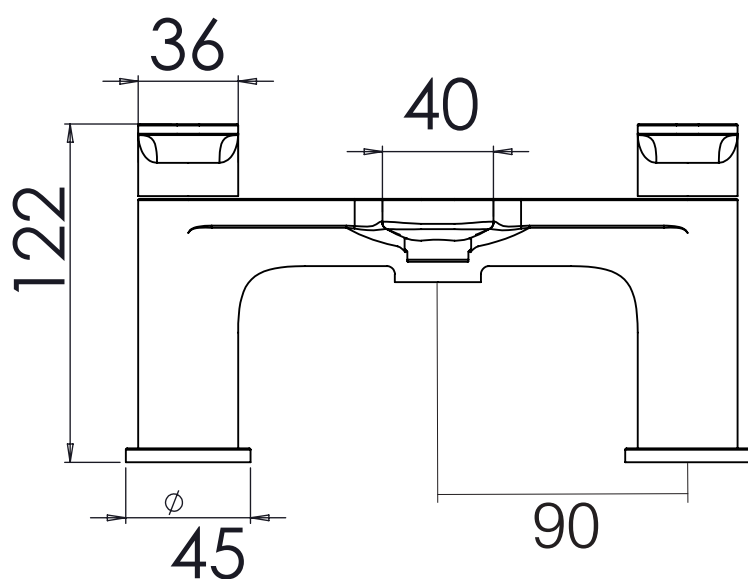

## Savour Bath Shower Mixer

TSV42 - Chrome, TSV4203 - Black, TSV4204 - Brushed Brass

**TAVISTOCK**  
inspiring bathrooms

No.	Description	Code	Fixings Included
1	Savour Deck Mounted Bath Shower Mixer	TSV42, TSV4203, TSV4204	YES

Min Pressure:	0.2bar
0.2bar	13.6 litres / min
0.3bar	15.9 litres / min
0.4bar	18.2 litres / min
0.5bar	20.5 litres / min
1bar	28.2 litres / min
2bar	39.6 litres / min

### Dimensions:

Diagrams not to scale. All dimensions in mm (tolerance of +/-5mm)

\*Dimensions are subject to change, customers are advised to measure actual product before commencing installation.

### FAQs

**What is the size of the bath filler threaded connection?** The threaded connectors have a standard 3/4" BSP fixing.

**What is the size of the shower hose threaded connection?** The threaded connectors have a standard 1/2" BSP thread.