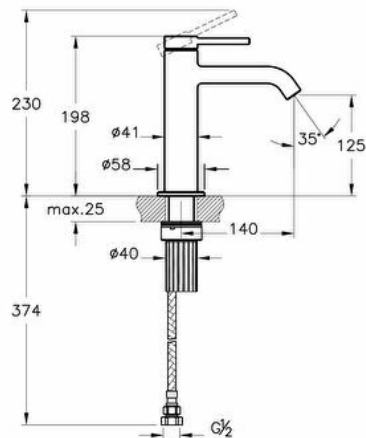

Collection: Minimax Round

Technical specifications

| | |
|-----------------------------------|---------------|
| Colour | Brushed Brass |
| Height | 198 |
| Width | Ø41 |
| Depth | 169 |
| Easy Assembly Feature | Yes |
| Finish | PVD |
| Material | PVD |
| Mixing Capability with Air | Yes |

| | |
|-----------------------------|----------------------|
| Mounting type | Countertop |
| Spiral Hose Material | Stainless Steel EPDM |
| Spiral Length | 500 |
| Spout Height | 125 |
| Spout Length | 140 |
| Aerator | Hidden |
| Badge Diameter | Ø58 |
| Body Material | Brass |

| | |
|---------------------------------------|--------------------------------|
| Cartridge | Adjustable heat-flow rate |
| # of Water Inlet | Double Inlet |
| Operating Pressure | Min:0.5-Max:10Recommended(1-5) |
| Guarantee | 5 |
| Outlet Turning Angle | Fixed |
| Hole Quantity | 1 |
| Packaged Product Sizes (WxDxH) | 355 x 190 x 60 |

2A technical drawing

**Technical specifications**

Colour: Brushed Brass **Height:** 198 **Width:** Ø41 **Depth:** 169 **Easy Assembly Feature:** Yes **Finish:** PVD **Material:** PVD **Mixing Capability with Air:** Yes **Mounting type:** Countertop **Spiral Hose Material:** Stainless Steel EPDM **Spiral Length:** 500 **Spout Height:** 125 **Spout Length:** 140 **Aerator:** Hidden **Badge Diameter:** Ø58 **Body Material:** Brass **Cartridge:** Adjustable heat-flow rate # of **Water Inlet:** Double Inlet **Operating Pressure:** Min:0.5-Max:10Recommended(1-5) **Guarantee:** 5 **Outlet Turning Angle:** Fixed **Hole Quantity:** 1 **Packaged Product Sizes (WxDxH):** 355 x 190 x 60